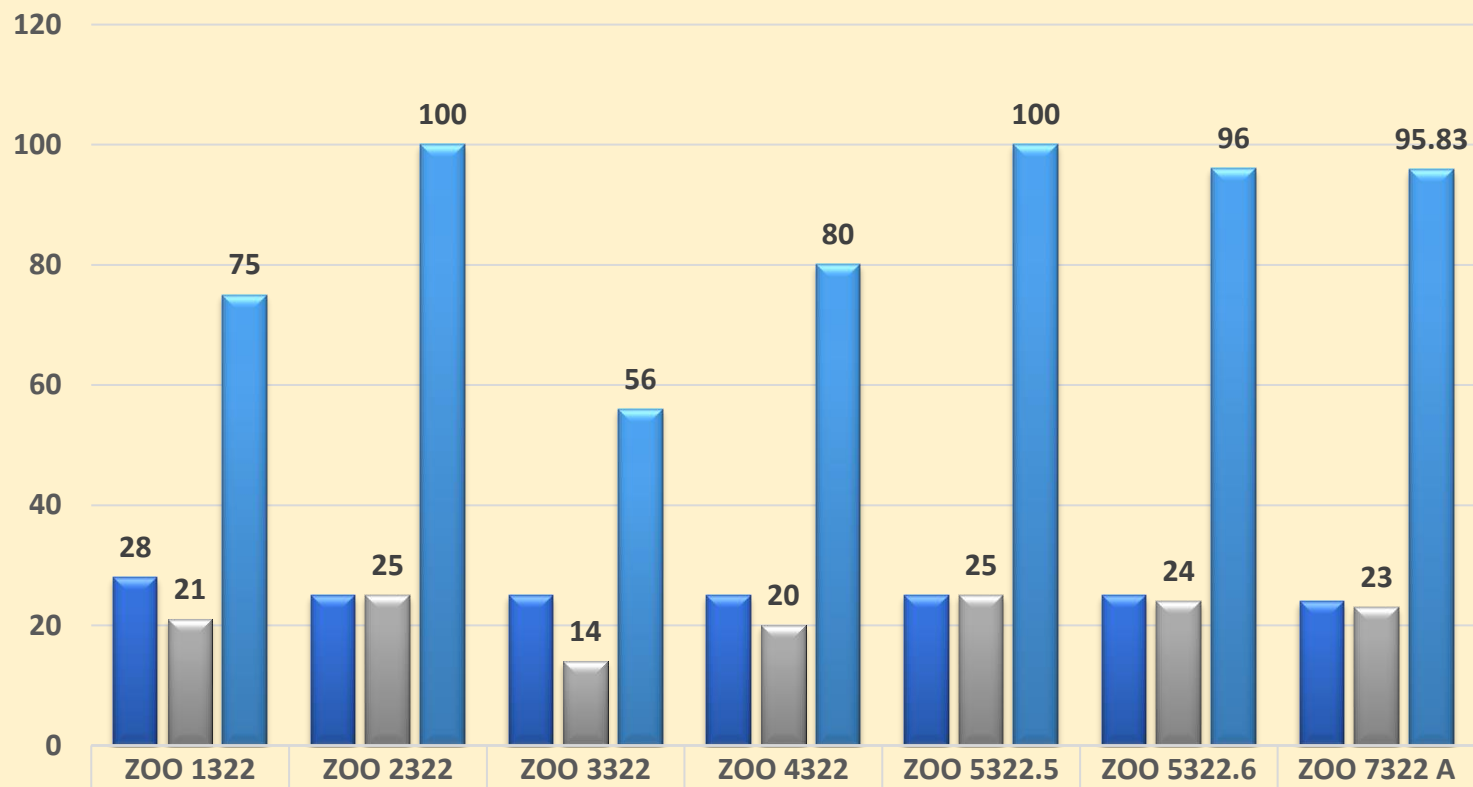

**DEPARTMENT OF ZOOLOGY
BZC EM -RESULTS ANALYSIS
2019-22**

No of Students Appeared	28	25	25	25	25	25	24
No of Students Passes	21	25	14	20	25	24	23
Pass Percentage	75	100	56	80	100	96	95.83

PAPER CODES IN SEMESTERS

■ No of Students Appeared
 ■ No of Students Passes
 ■ Pass Percentage